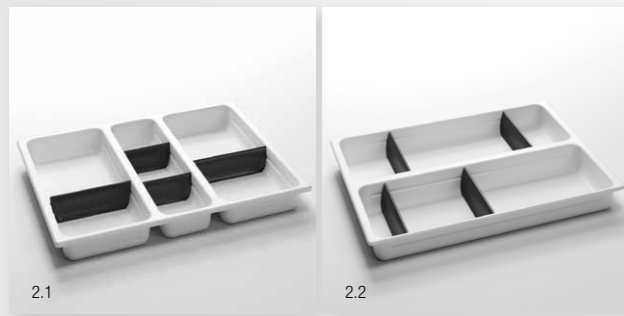

As you would like it, really!

For example, with 3 elements, the sink unit with mobile cabinet and Wish dispenser.

I THINK
I'VE REACHED
THAT POINT
EVERY WISH
HAS COME TRUE
THE CURE

POP! sports a young and carefree look, but within its metal **beats the heart of Dental Art**, that unmistakable **sartorial soul** that modulates design harmonies by interpreting your wishes.

Pantone 673

Pantone 376

Isn't that enough for you? Our team of designers will exclusively plan your new workspace. In the spirit of POP!

Worktops and Sinks

- 1.1 Laminite worktop and porcelain sink
- 1.2 LAP worktop and stainless steel sink
- 1.3 Corian® worktop and stainless steel sink
- 1.4 Fenix NTM® worktop and stainless steel sink
- 1.5 Corian® worktop and thermoformed sink
- 1.6 Glass worktop and sink

Drawer inserts

- 2.1 Three partitions with separators
- 2.2 Two partitions with separators
- 2.3 Three horizontal partitions with separators (X36A, X37A, X38A)

A thousand ways to be
Pop!

Dispensers

- 3.1 Luna e l'Altro: dispenser for gloves, cups and masks with infra-red soap distributor
- 3.2 Wish: modular dispenser for napkins, double gloves, masks and cups, with infra-red soap distributor.